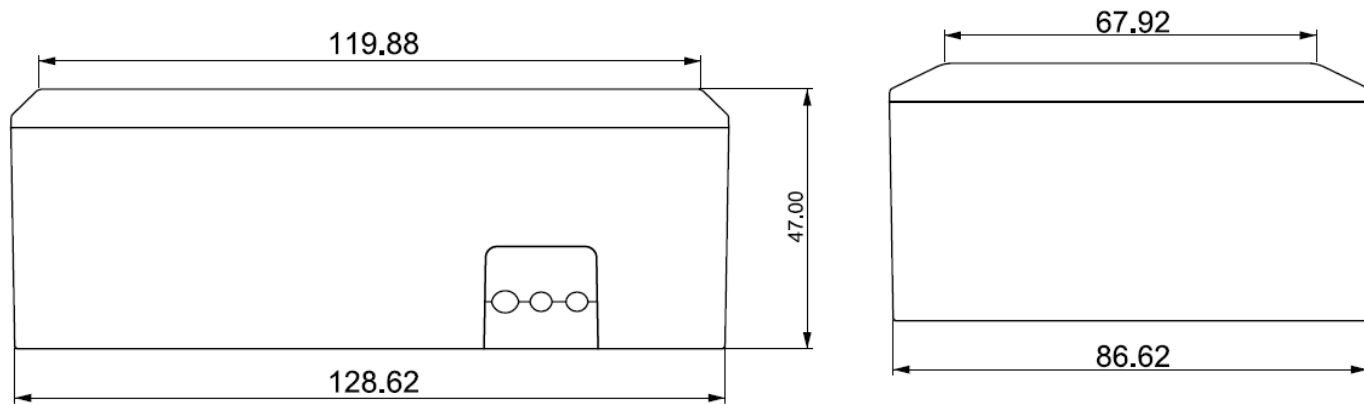

Dimensions in mm

Dimensions of ASS050500000 Box for Wall Mounting of BMV battery monitor

Revision : v1.0
Date : 11-08-2015

Dimensions in mm

Dimensions of **ASS050500000** Box for Wall Mounting of **BMV** battery monitor