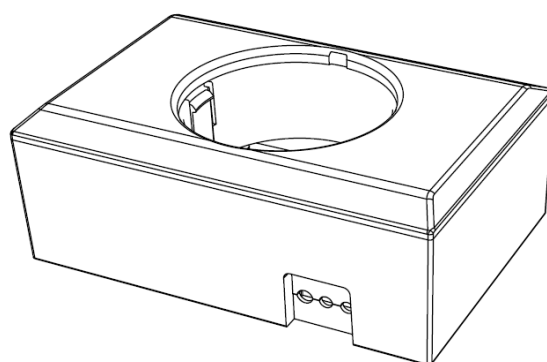

Dimensions in mm

Dimensions of ASS050500000 Box for Wall Mounting of BMV battery monitor

Revision : v1.0
Date : 11-08-2015

Dimensions in mm

Dimensions of **ASS050500000** Box for Wall Mounting of **BMV** battery monitor