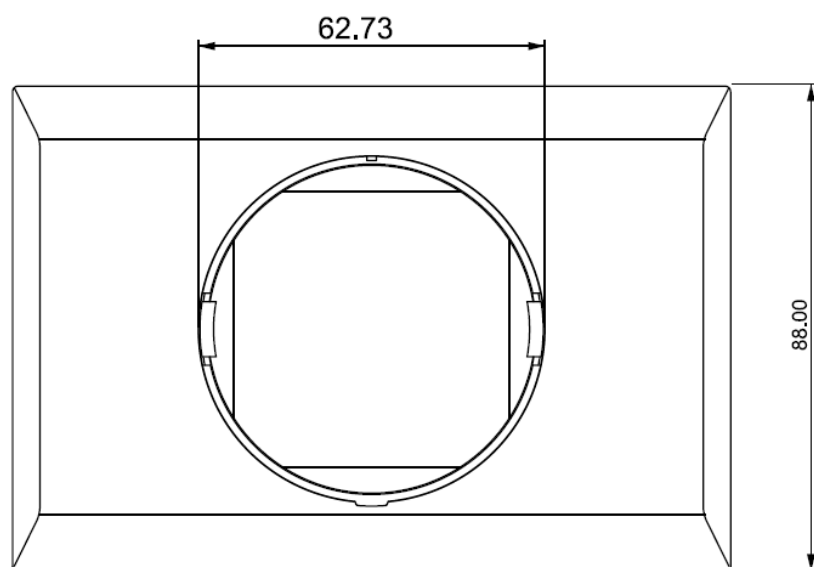

Dimensions in mm

Dimensions of ASS050500000 Box for Wall Mounting of BMV battery monitor

Revision : v1.0
Date : 11-08-2015

Dimensions in mm

Dimensions of **ASS050500000** Box for Wall Mounting of **BMV** battery monitor