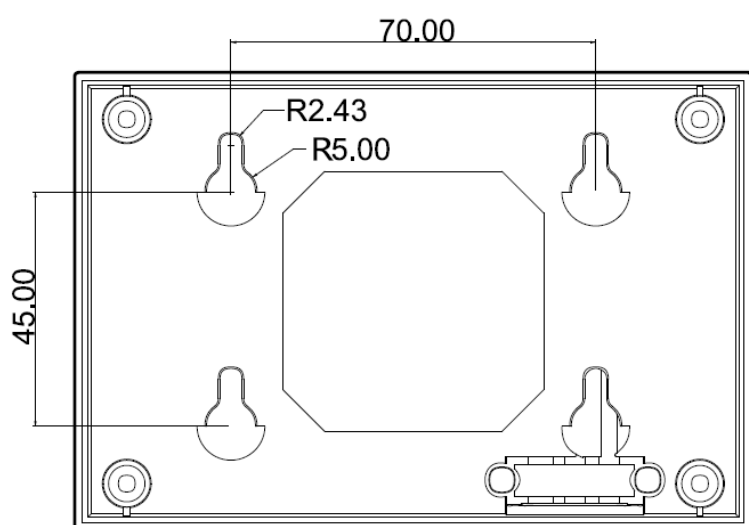

Dimensions in mm

Dimensions of ASS050500000 Box for Wall Mounting of BMV battery monitor

Revision : v1.0
Date : 11-08-2015

Dimensions in mm

Dimensions of **ASS050500000** Box for Wall Mounting of **BMV** battery monitor